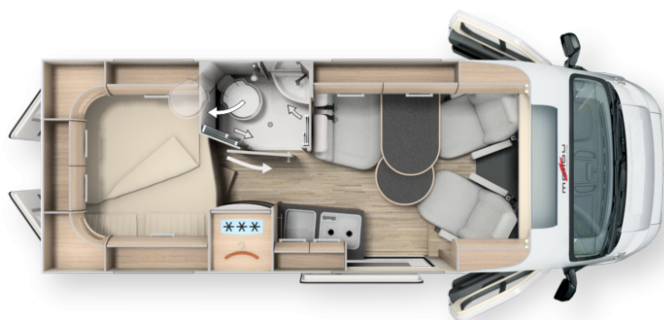

Malibu 600GT Charming – Available to Order

Malibu 600GT Charming – Available to Order

POA

Features & Specification

Malibu 600GT Charming – Available to Order

Make	Malibu	Model	600DB GT Charming
Year	2020	Body style	Van Conversion
Condition	New	Transmission	N/A
Mileage	0	Fuel type	Diesel
Engine	2.3	Length	5.99
Gross weight	3500		